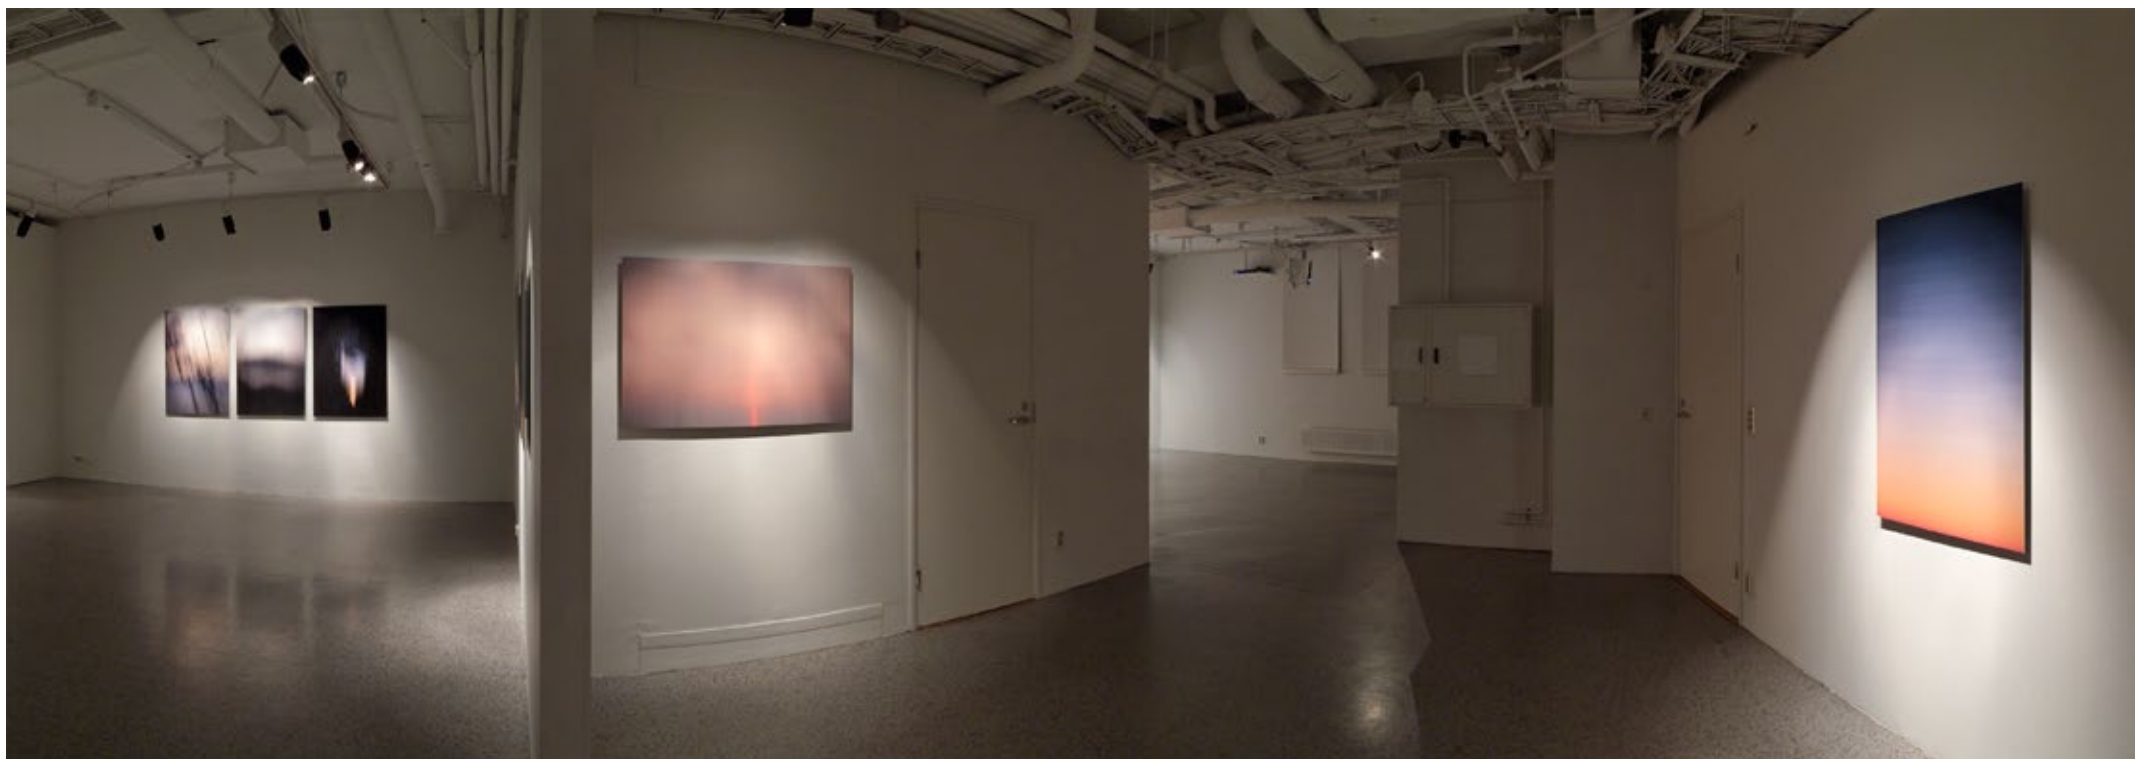

series
WAITING FOR THE NIGHT

Sinne
exhibition view