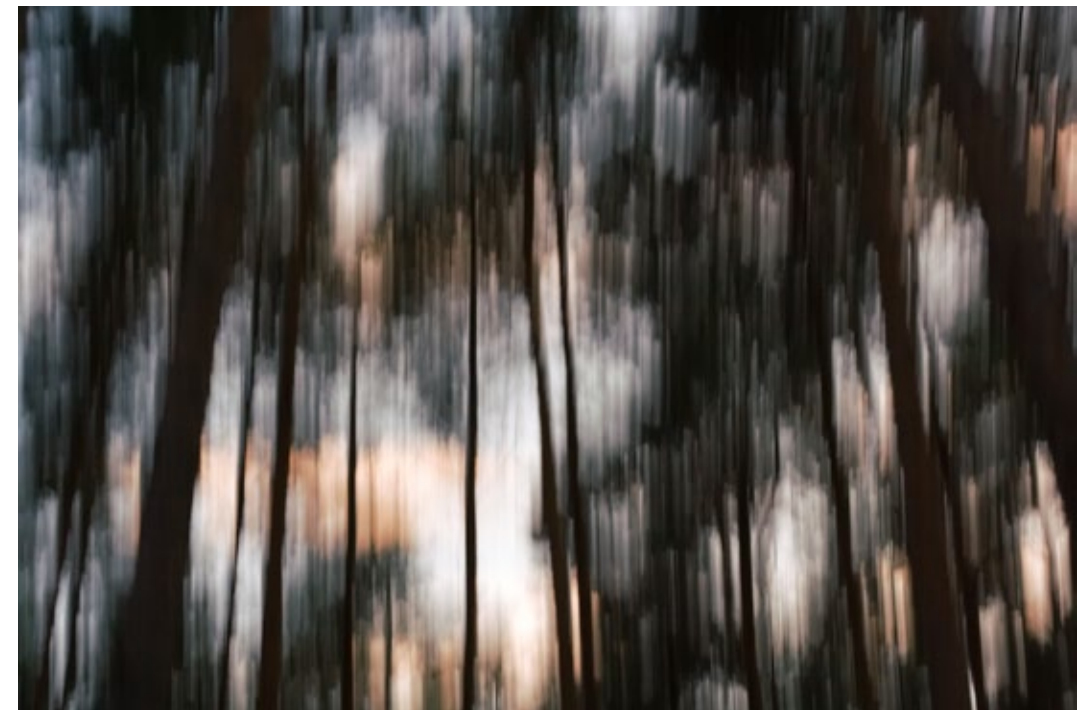

series

WAITING FOR THE NIGHT

With Half-Closed Eyes Thing Looked Even Better

pigment print

ed. 5 + 2 a.p

70 x 105 cm

2008