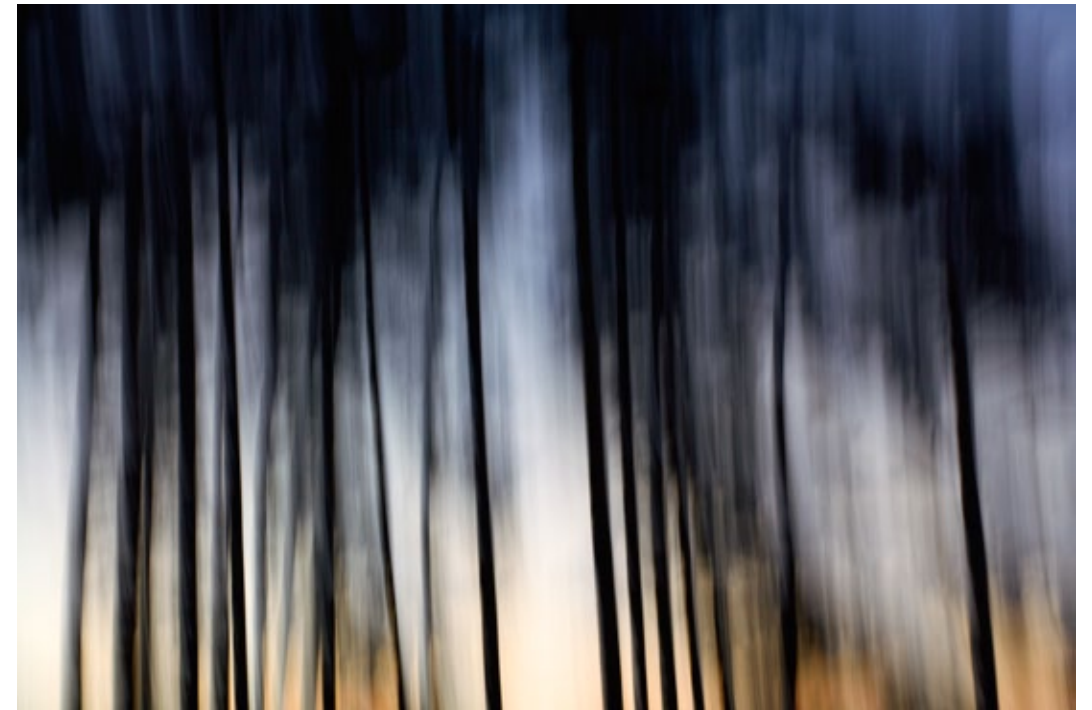

series
GHOSTS

Beginning
pigment print
ed. 5 + 2 a.p
75 x 50 cm
2012

series
GHOSTS

Galleria Kipinä
exhibition view

series
GHOSTS

Galerie Pleiku
exhibition view

series
WAITING FOR THE NIGHT

Await
pigment print
ed. 5 + 2 a.p
70 x 105 cm
2008