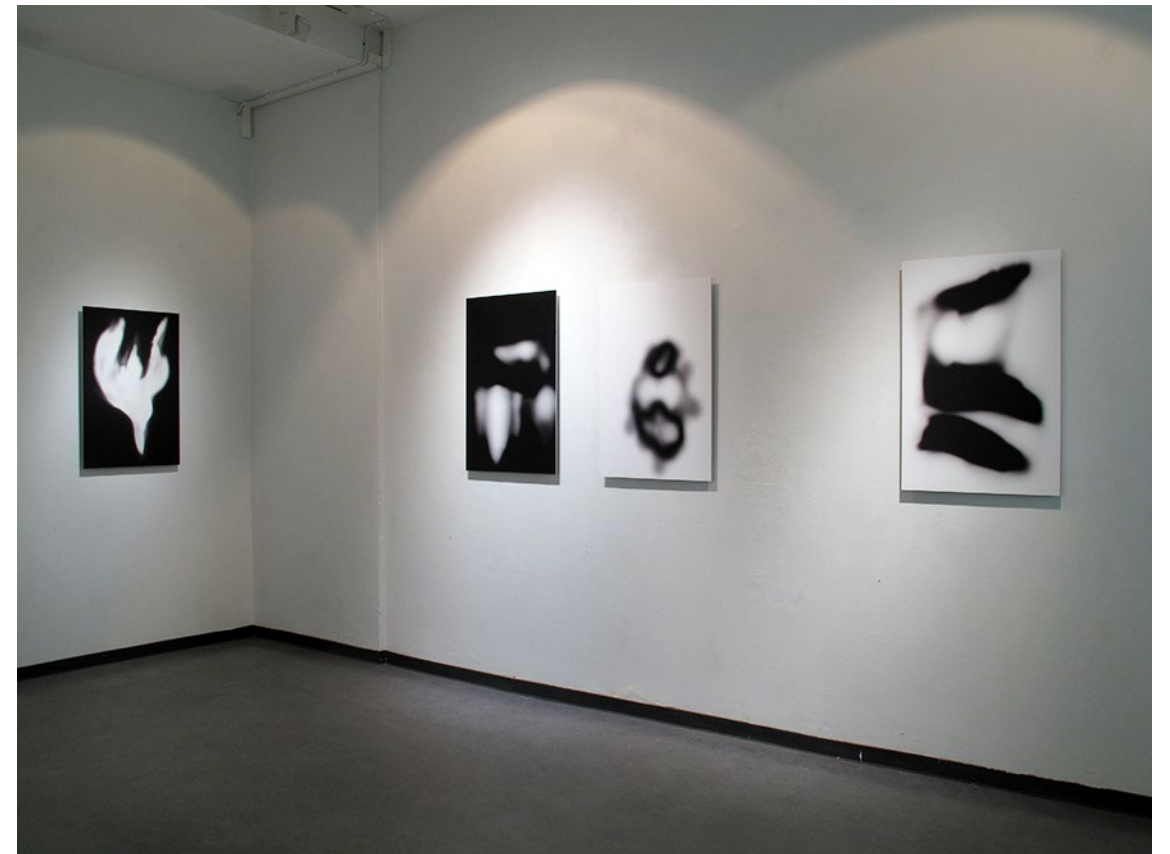

series
GHOSTS

Galleria Kipinä
exhibition view