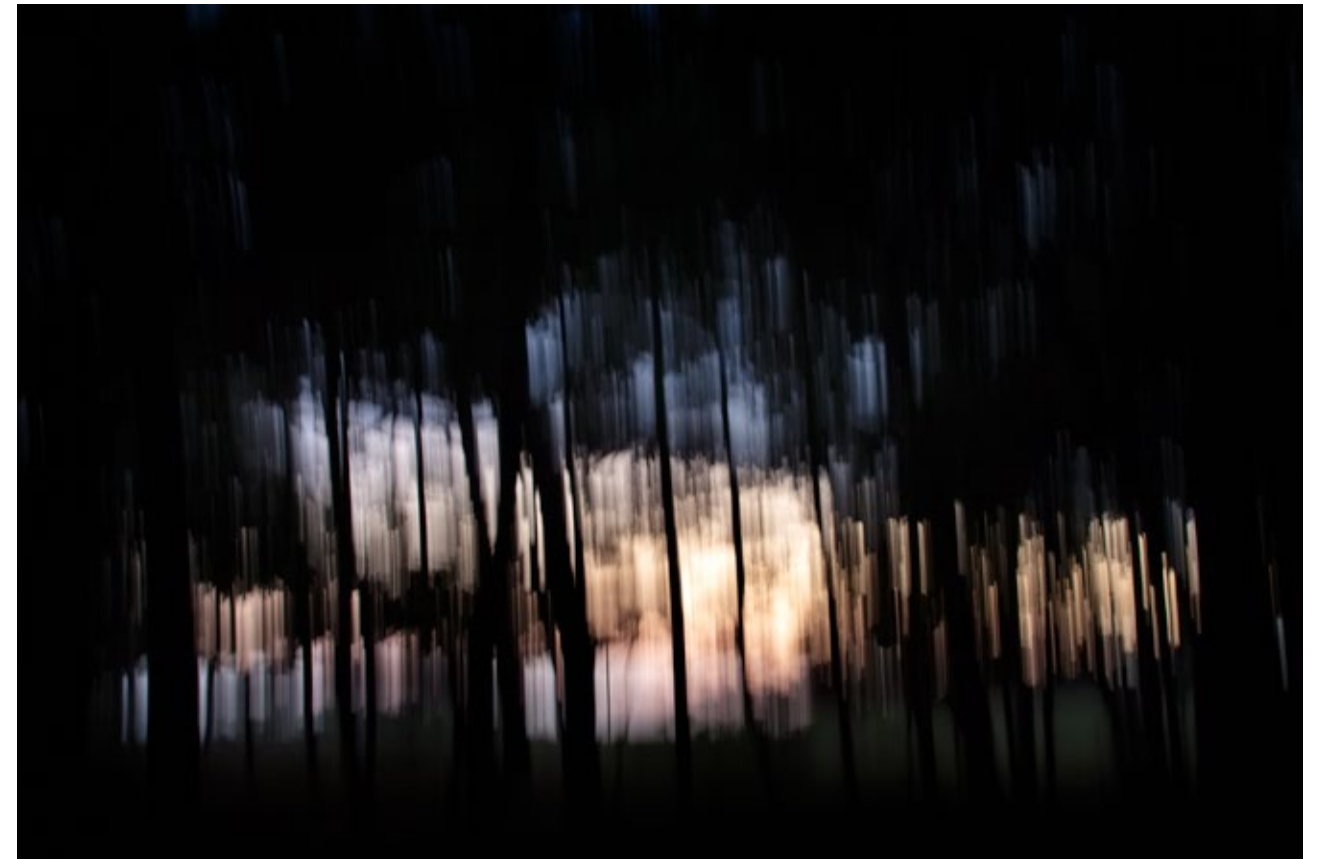

series
WAITING FOR THE NIGHT

An End Has a Start
pigment print
ed. 5 + 2 a.p
80 x 120 cm
2009